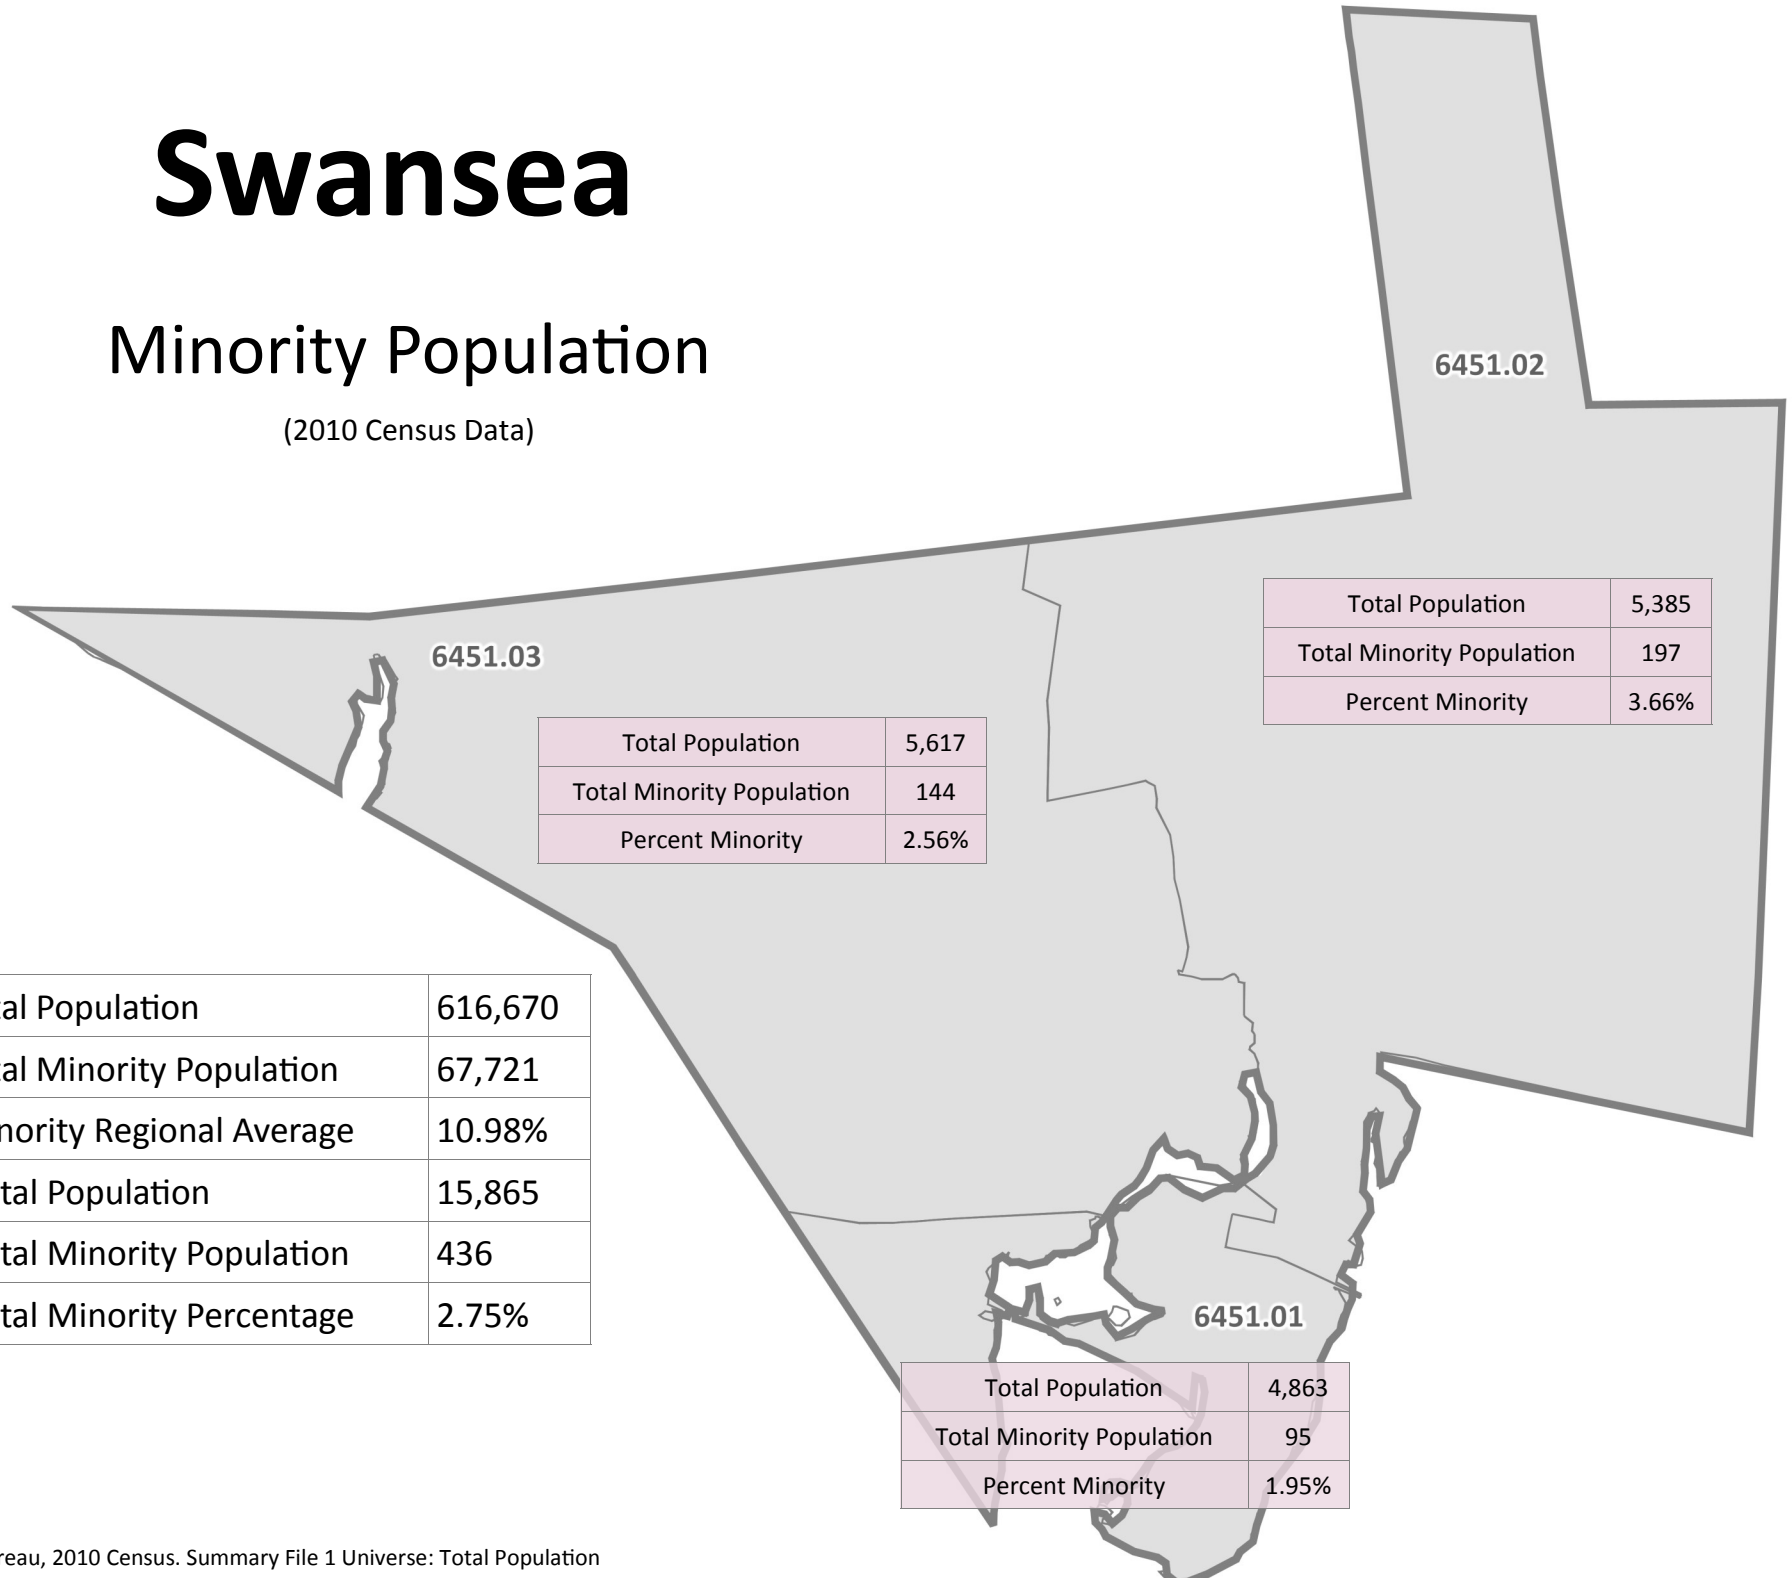

Swansea

Minority Population

(2010 Census Data)

Total Population	5,617
Total Minority Population	144
Percent Minority	2.56%

Total Population	5,385
Total Minority Population	197
Percent Minority	3.66%

Total Population	4,863
Total Minority Population	95
Percent Minority	1.95%

SRPEDD Total Population	616,670
SRPEDD Total Minority Population	67,721
SRPEDD Minority Regional Average	10.98%
Swansea Total Population	15,865
Swansea Total Minority Population	436
Swansea Total Minority Percentage	2.75%