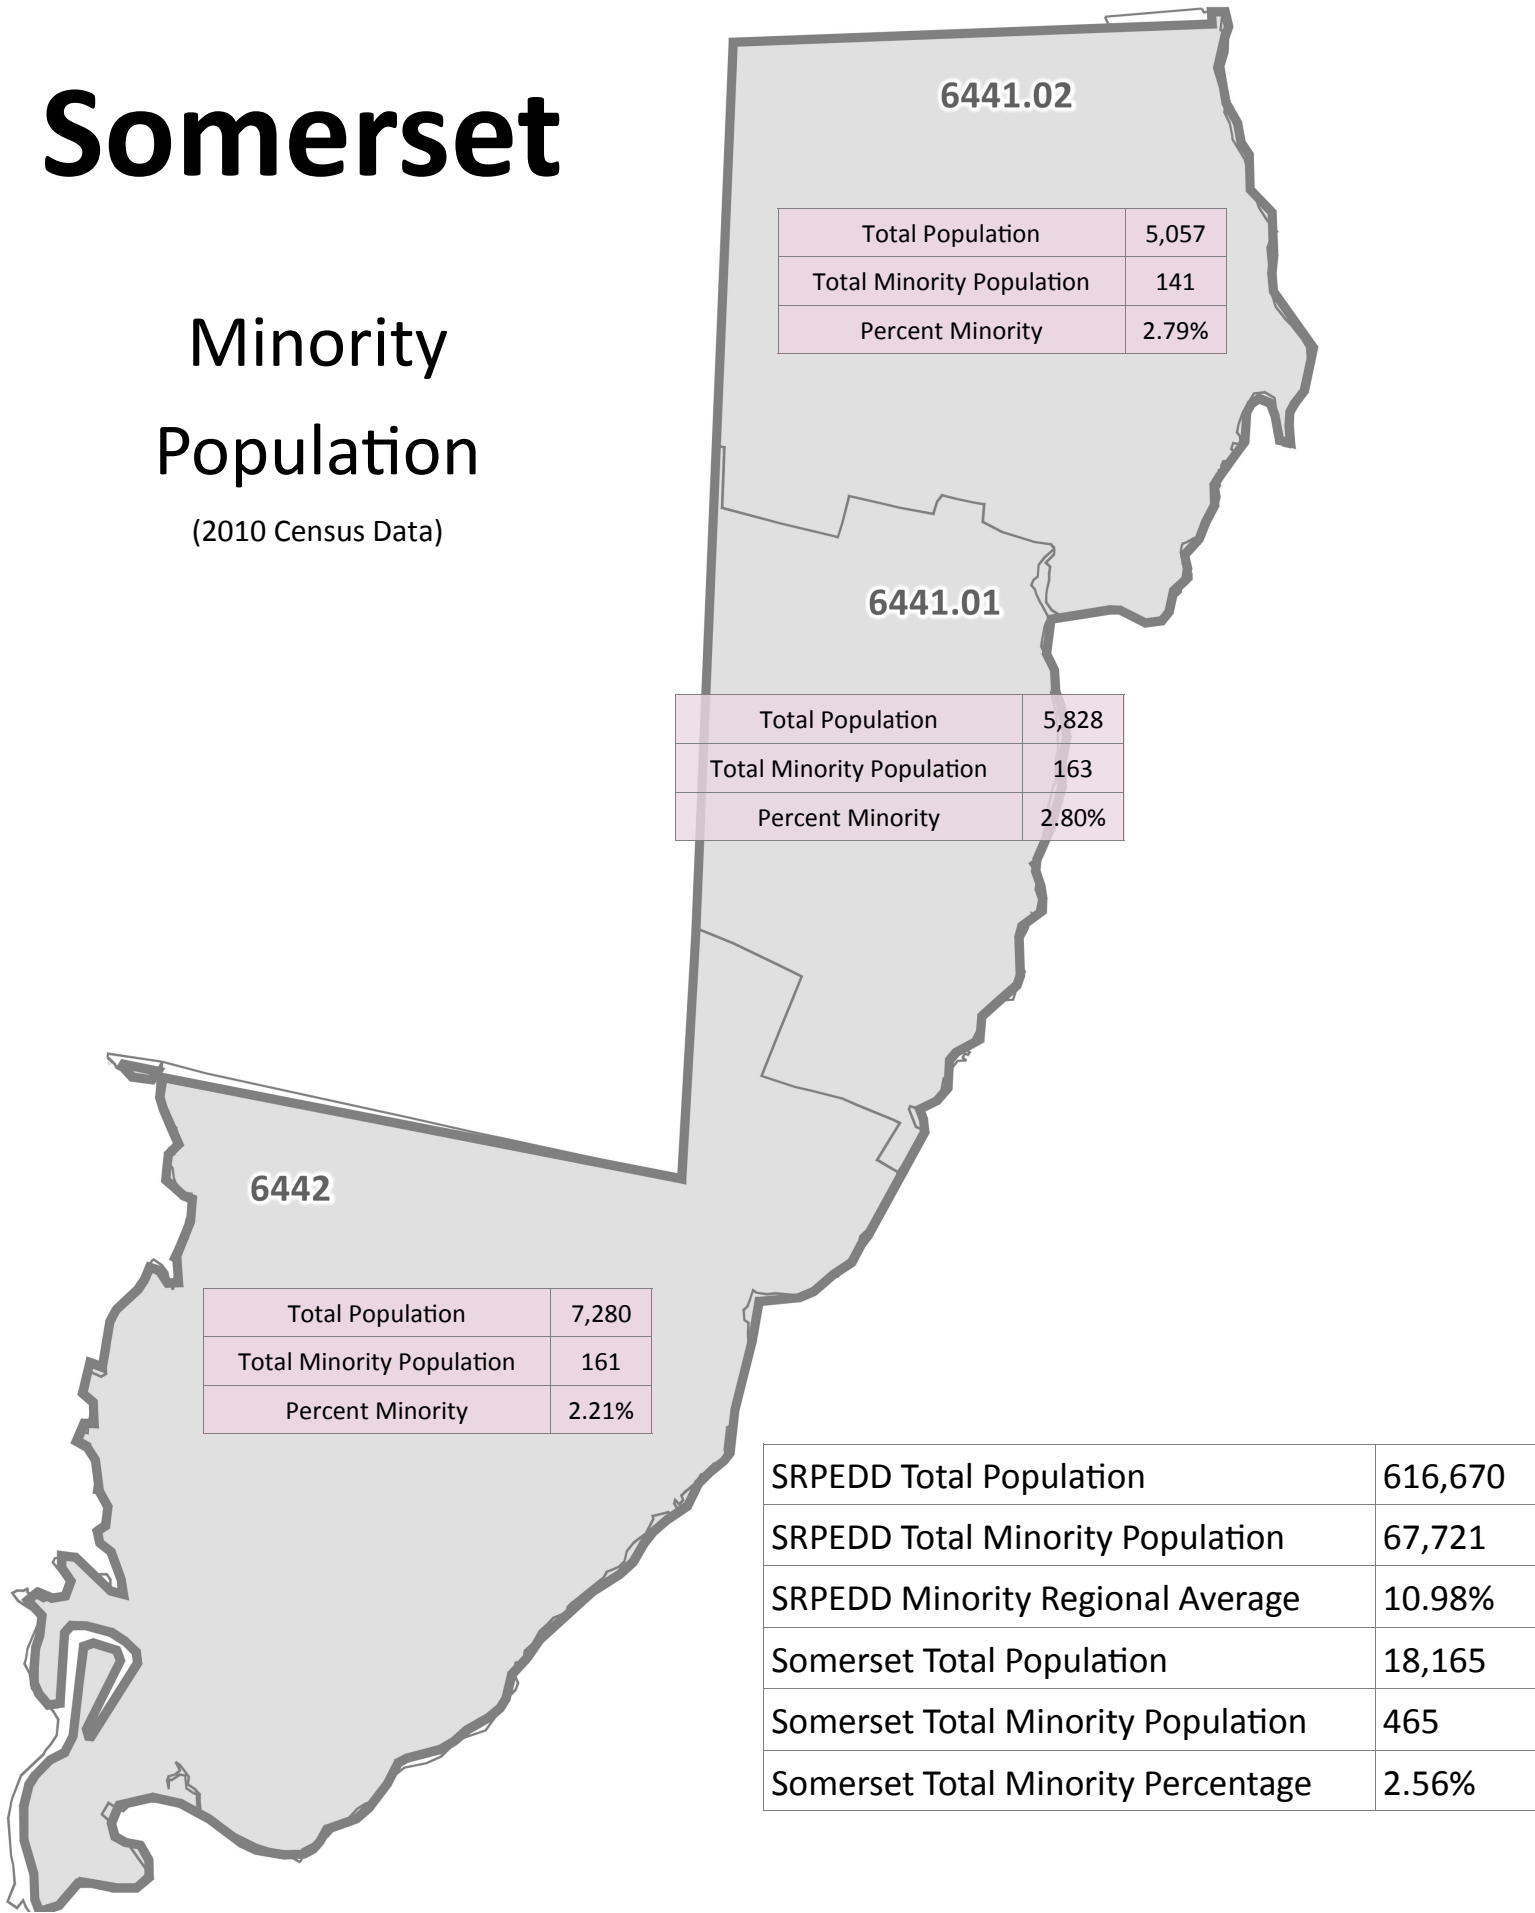

Somerset

Minority Population

(2010 Census Data)

6441.02

Total Population	5,057
Total Minority Population	141
Percent Minority	2.79%

6441.01

Total Population	5,828
Total Minority Population	163
Percent Minority	2.80%

6442

Total Population	7,280
Total Minority Population	161
Percent Minority	2.21%

SRPEDD Total Population	616,670
SRPEDD Total Minority Population	67,721
SRPEDD Minority Regional Average	10.98%
Somerset Total Population	18,165
Somerset Total Minority Population	465
Somerset Total Minority Percentage	2.56%