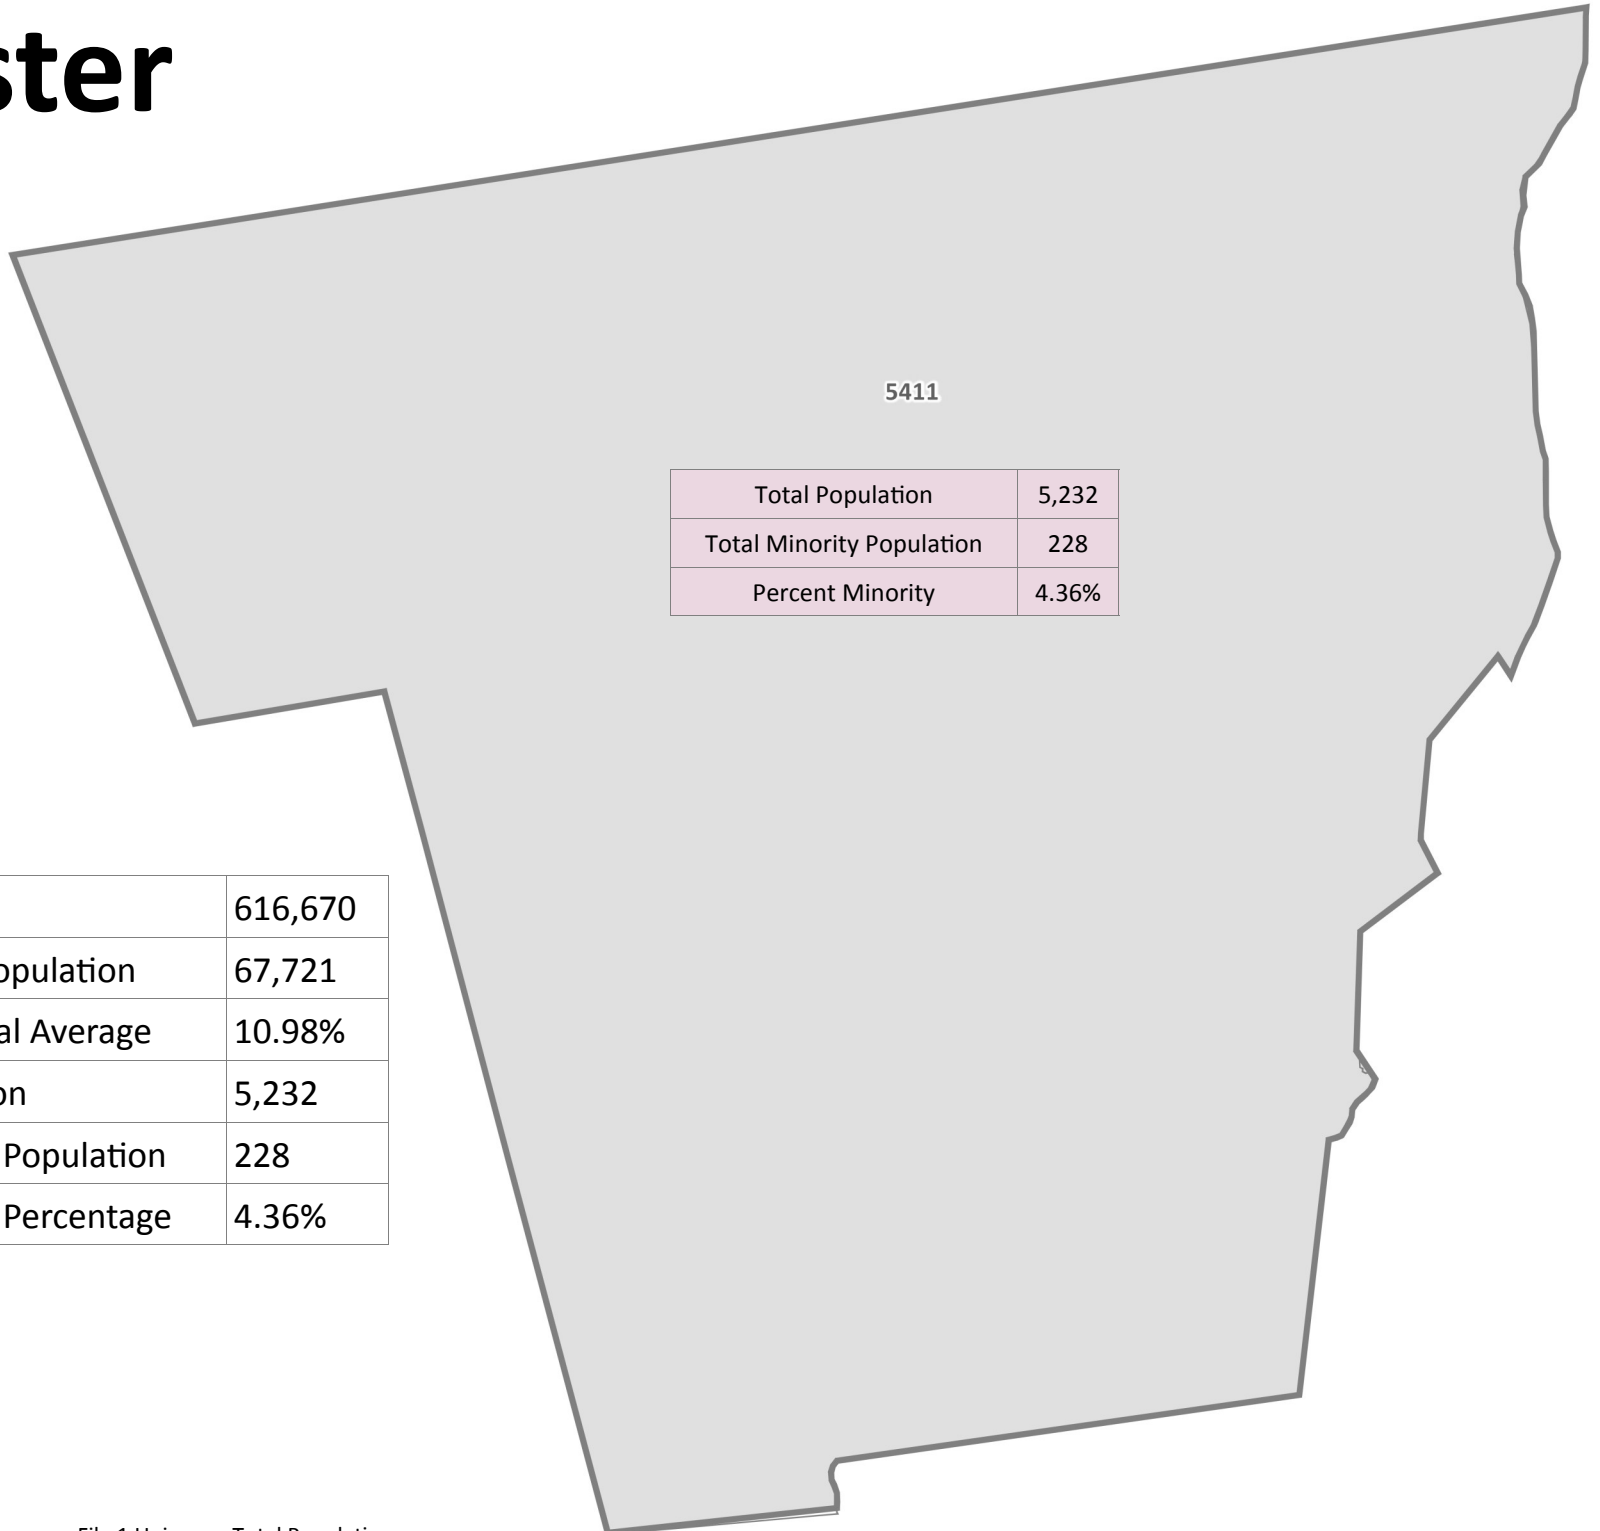

Rochester

Minority Population

(2010 Census Data)

| | |
|-------------------------------------|---------|
| SRPEDD Total Population | 616,670 |
| SRPEDD Total Minority Population | 67,721 |
| SRPEDD Minority Regional Average | 10.98% |
| Rochester Total Population | 5,232 |
| Rochester Total Minority Population | 228 |
| Rochester Total Minority Percentage | 4.36% |