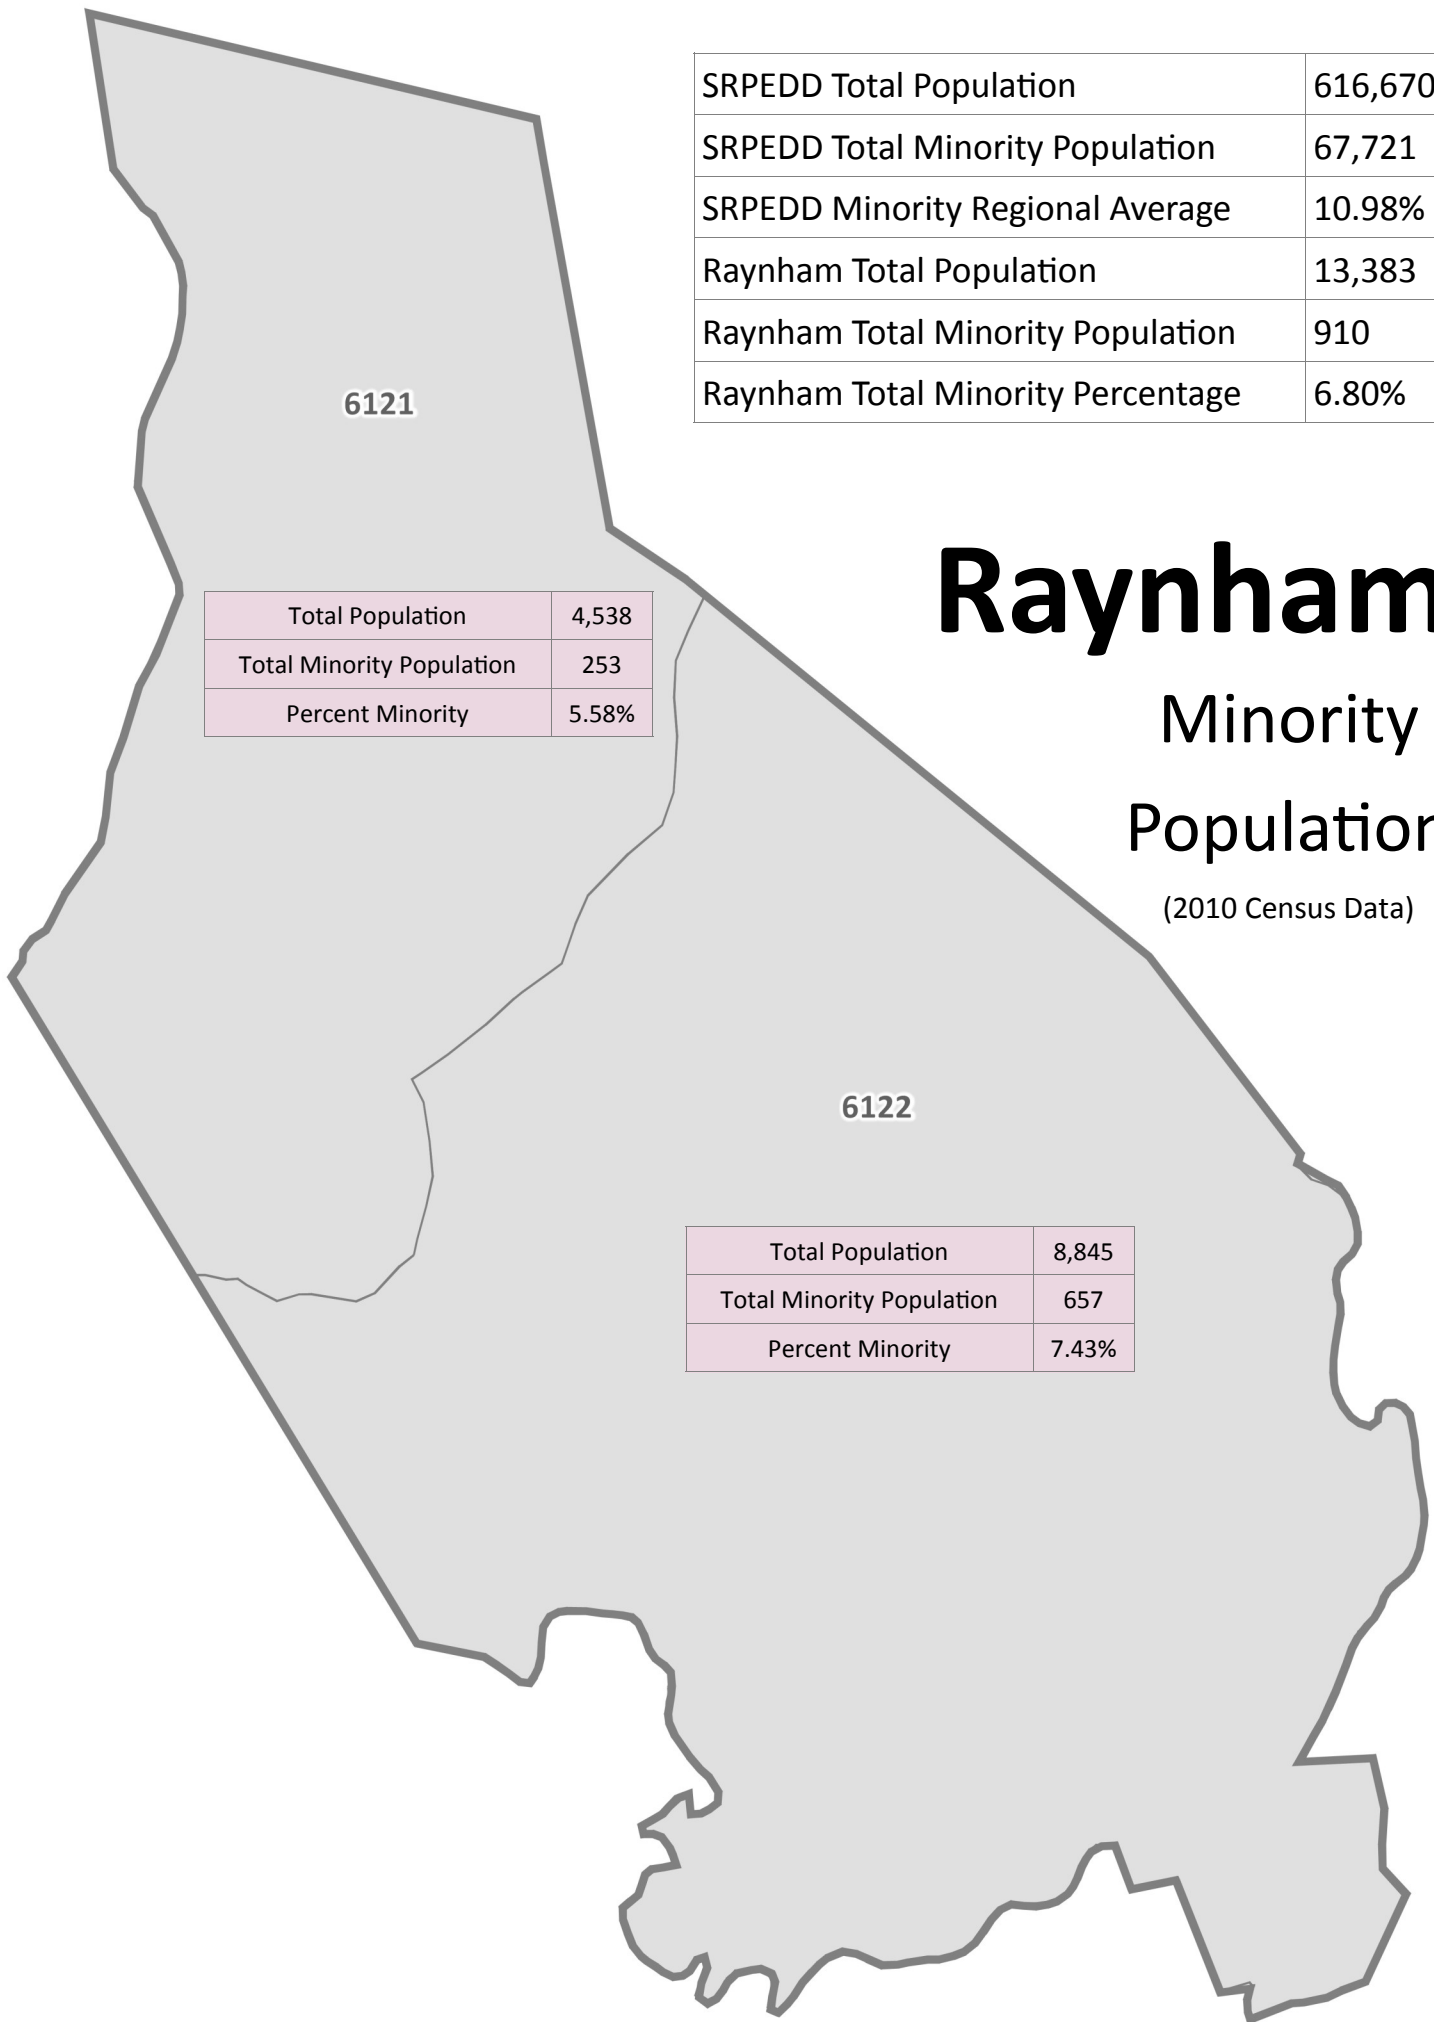

SRPEDD Total Population	616,670
SRPEDD Total Minority Population	67,721
SRPEDD Minority Regional Average	10.98%
Raynham Total Population	13,383
Raynham Total Minority Population	910
Raynham Total Minority Percentage	6.80%

6121

Total Population	4,538
Total Minority Population	253
Percent Minority	5.58%

# Raynham

## Minority Population

(2010 Census Data)

6122

Total Population	8,845
Total Minority Population	657
Percent Minority	7.43%