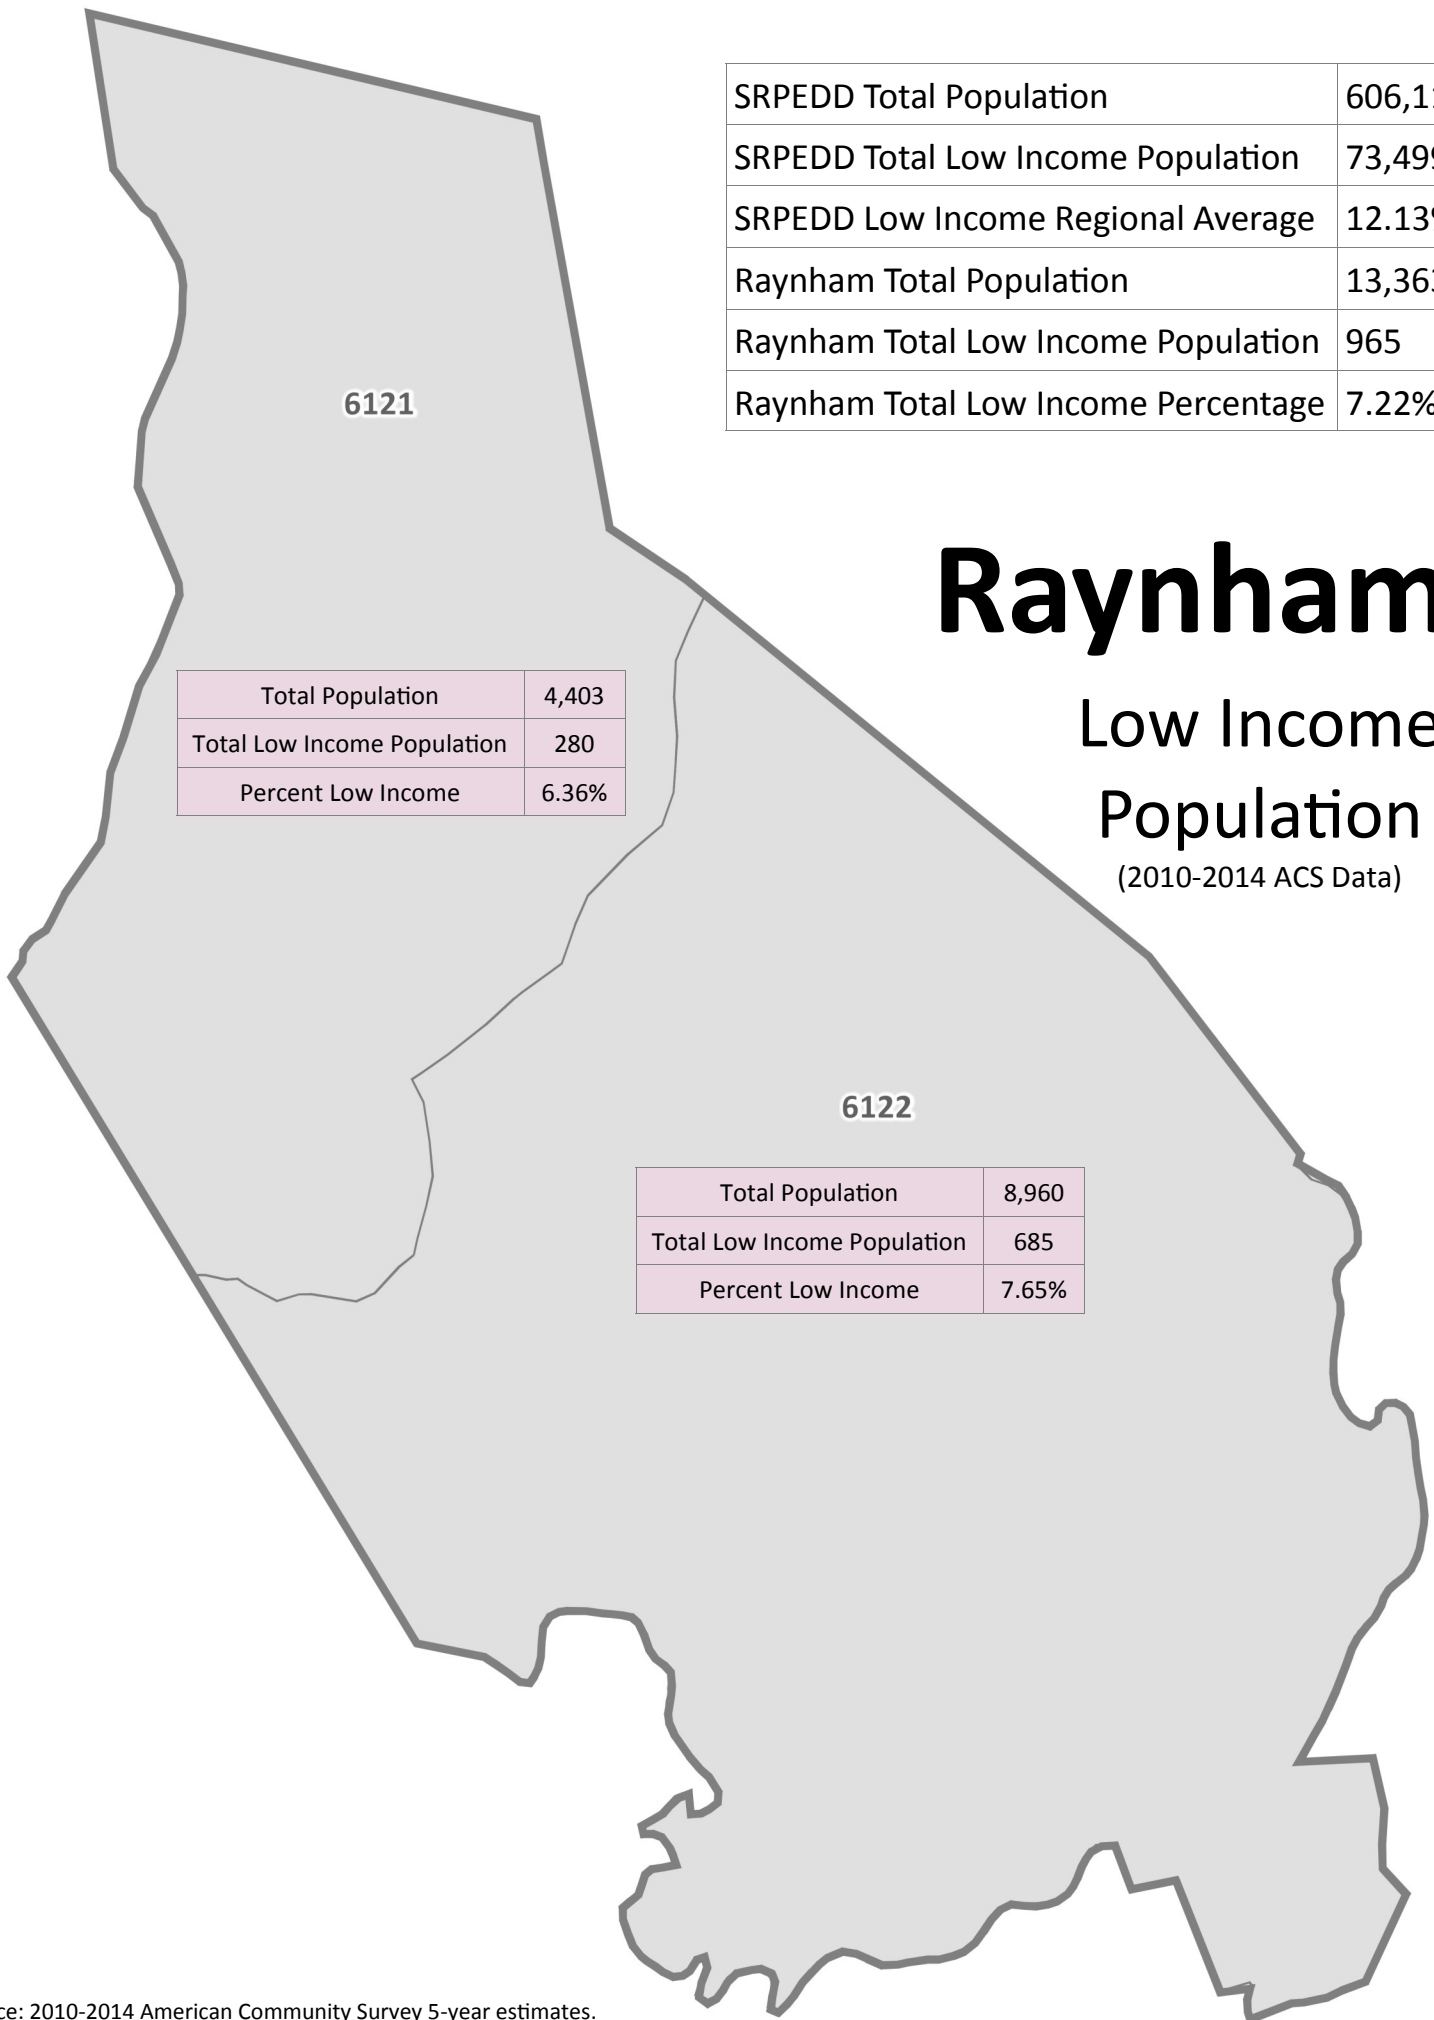

SRPEDD Total Population	606,119
SRPEDD Total Low Income Population	73,499
SRPEDD Low Income Regional Average	12.13%
Raynham Total Population	13,363
Raynham Total Low Income Population	965
Raynham Total Low Income Percentage	7.22%

Raynham

Low Income Population

(2010-2014 ACS Data)

Total Population	4,403
Total Low Income Population	280
Percent Low Income	6.36%

Total Population	8,960
Total Low Income Population	685
Percent Low Income	7.65%