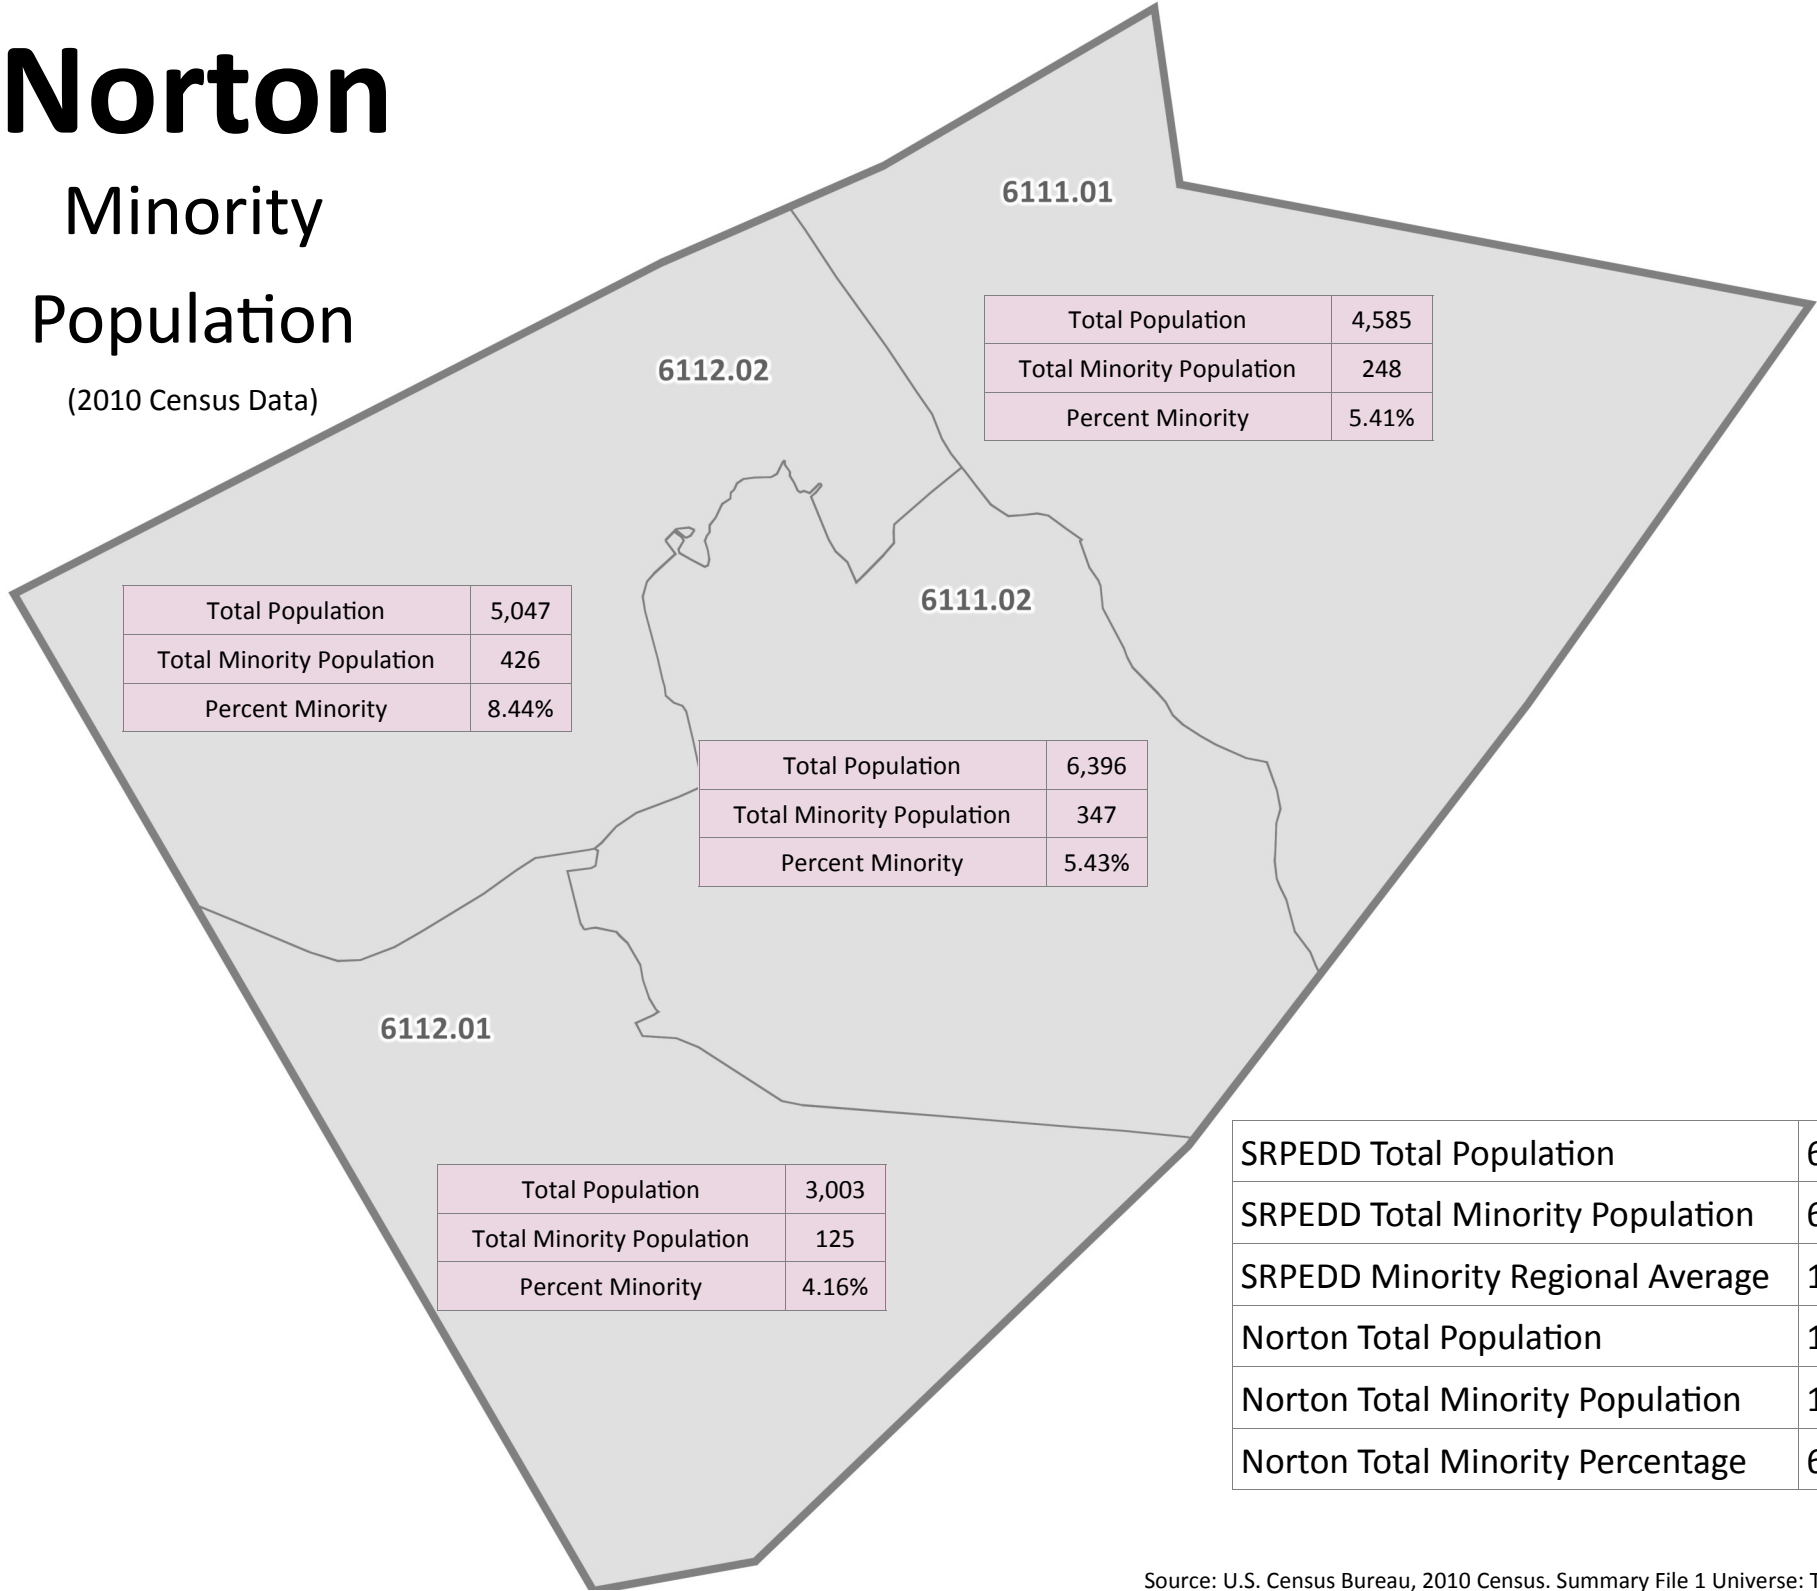

Norton

Minority Population

(2010 Census Data)

SRPEDD Total Population	616,670
SRPEDD Total Minority Population	67,721
SRPEDD Minority Regional Average	10.98%
Norton Total Population	19,031
Norton Total Minority Population	1,146
Norton Total Minority Percentage	6.02%