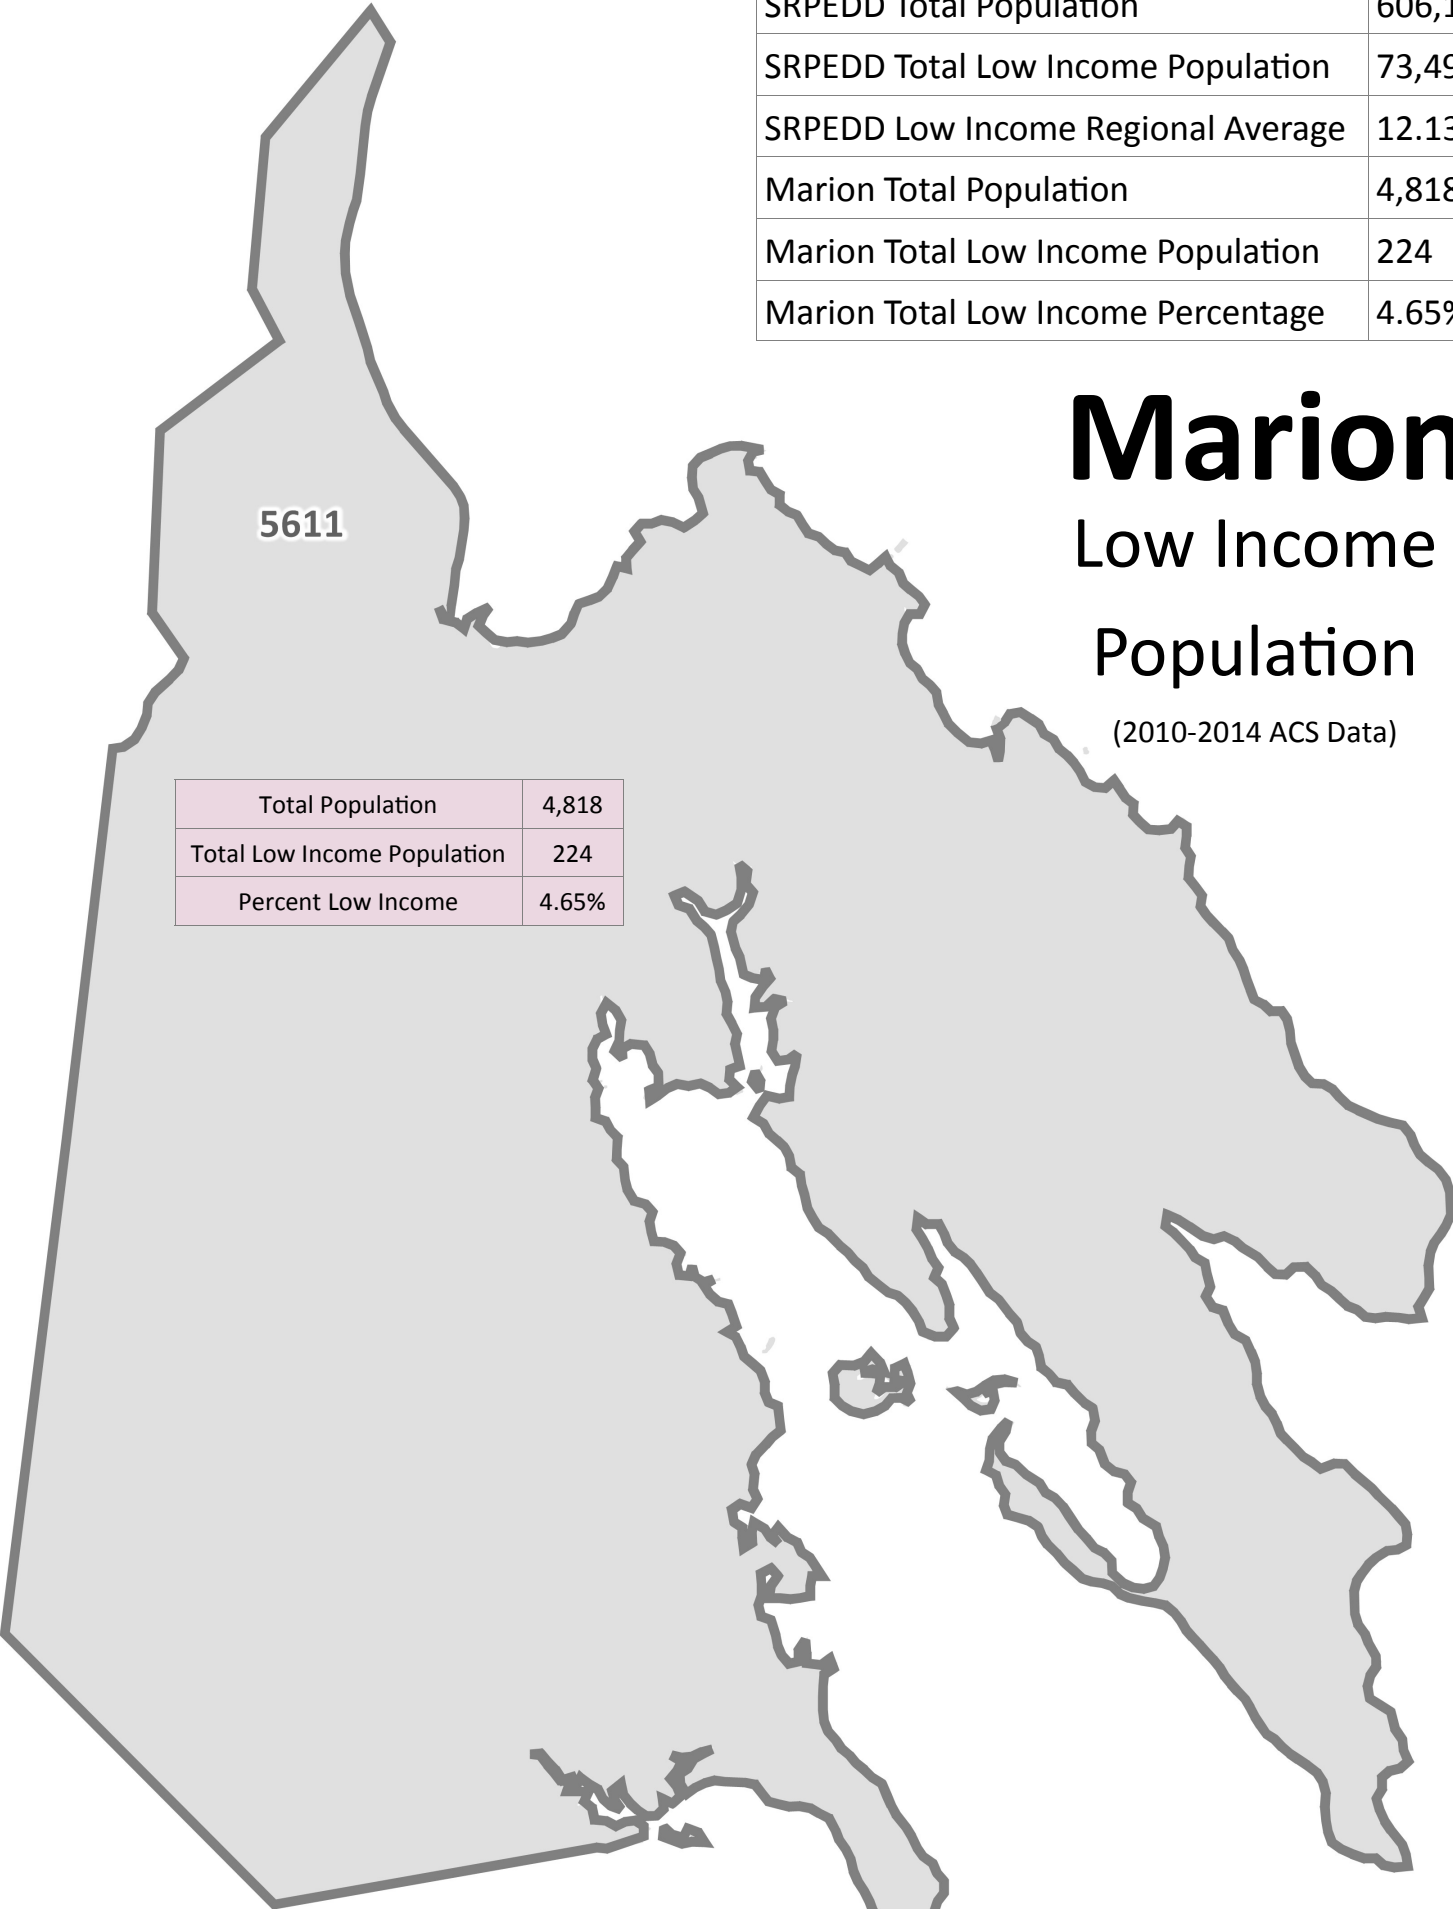

SRPEDD Total Population	606,119
SRPEDD Total Low Income Population	73,499
SRPEDD Low Income Regional Average	12.13%
Marion Total Population	4,818
Marion Total Low Income Population	224
Marion Total Low Income Percentage	4.65%

Marion

Low Income Population

(2010-2014 ACS Data)

5611

Total Population	4,818
Total Low Income Population	224
Percent Low Income	4.65%

Source: 2010-2014 American Community Survey 5-year estimates.
B17001-Poverty Status in the past 12 months by sex by age.