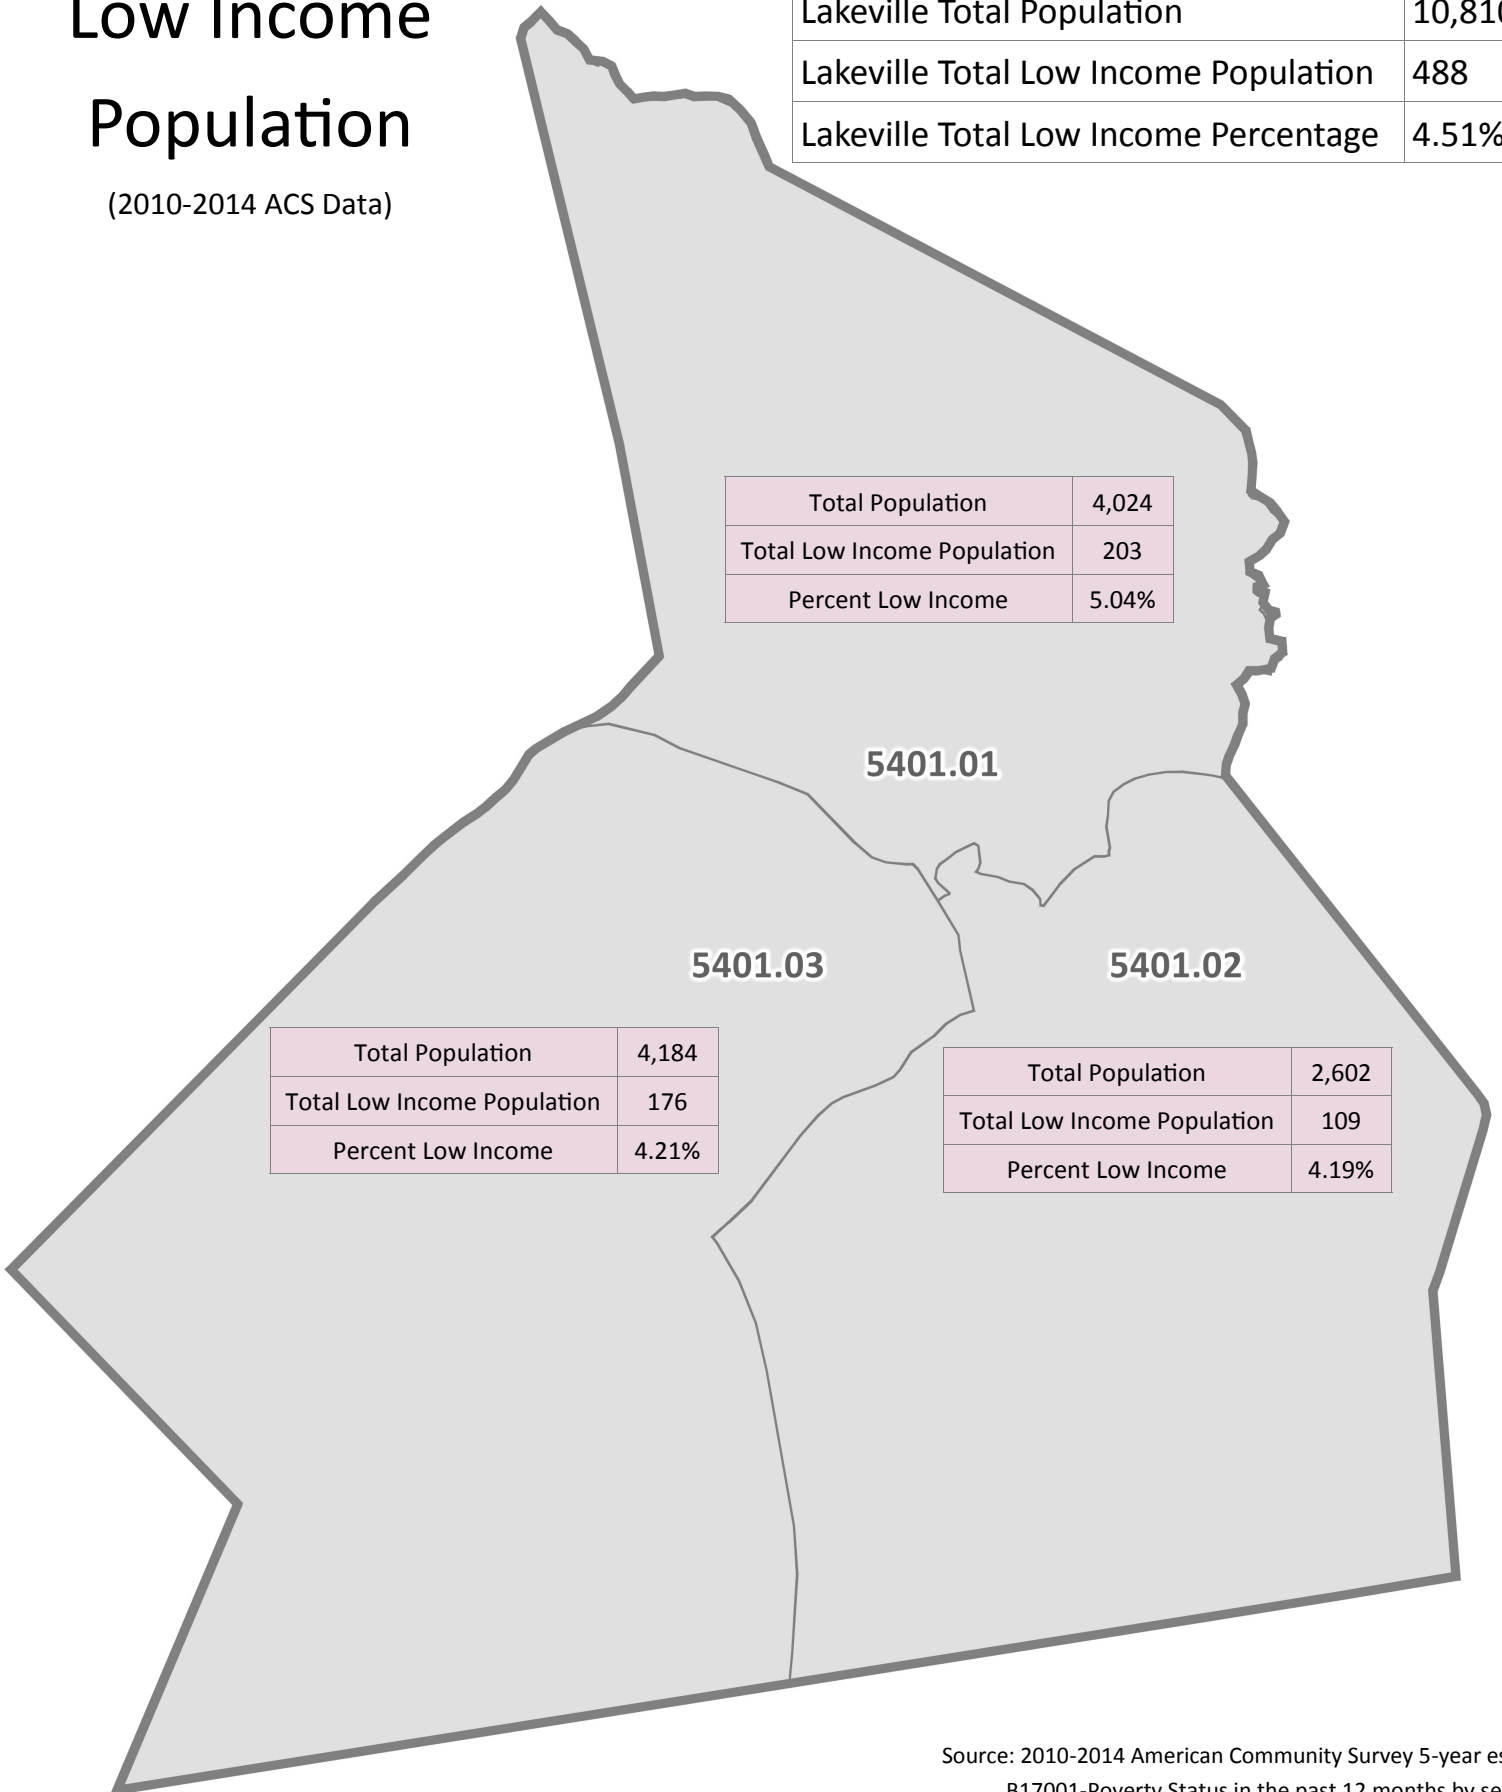

Lakeville

Low Income Population

(2010-2014 ACS Data)

| | |
|---------------------------------------|---------|
| SRPEDD Total Population | 606,119 |
| SRPEDD Total Low Income Population | 73,499 |
| SRPEDD Low Income Regional Average | 12.13% |
| Lakeville Total Population | 10,810 |
| Lakeville Total Low Income Population | 488 |
| Lakeville Total Low Income Percentage | 4.51% |

Source: 2010-2014 American Community Survey 5-year estimates.
B17001-Poverty Status in the past 12 months by sex by age.
Universe: population for whom poverty status is determined.