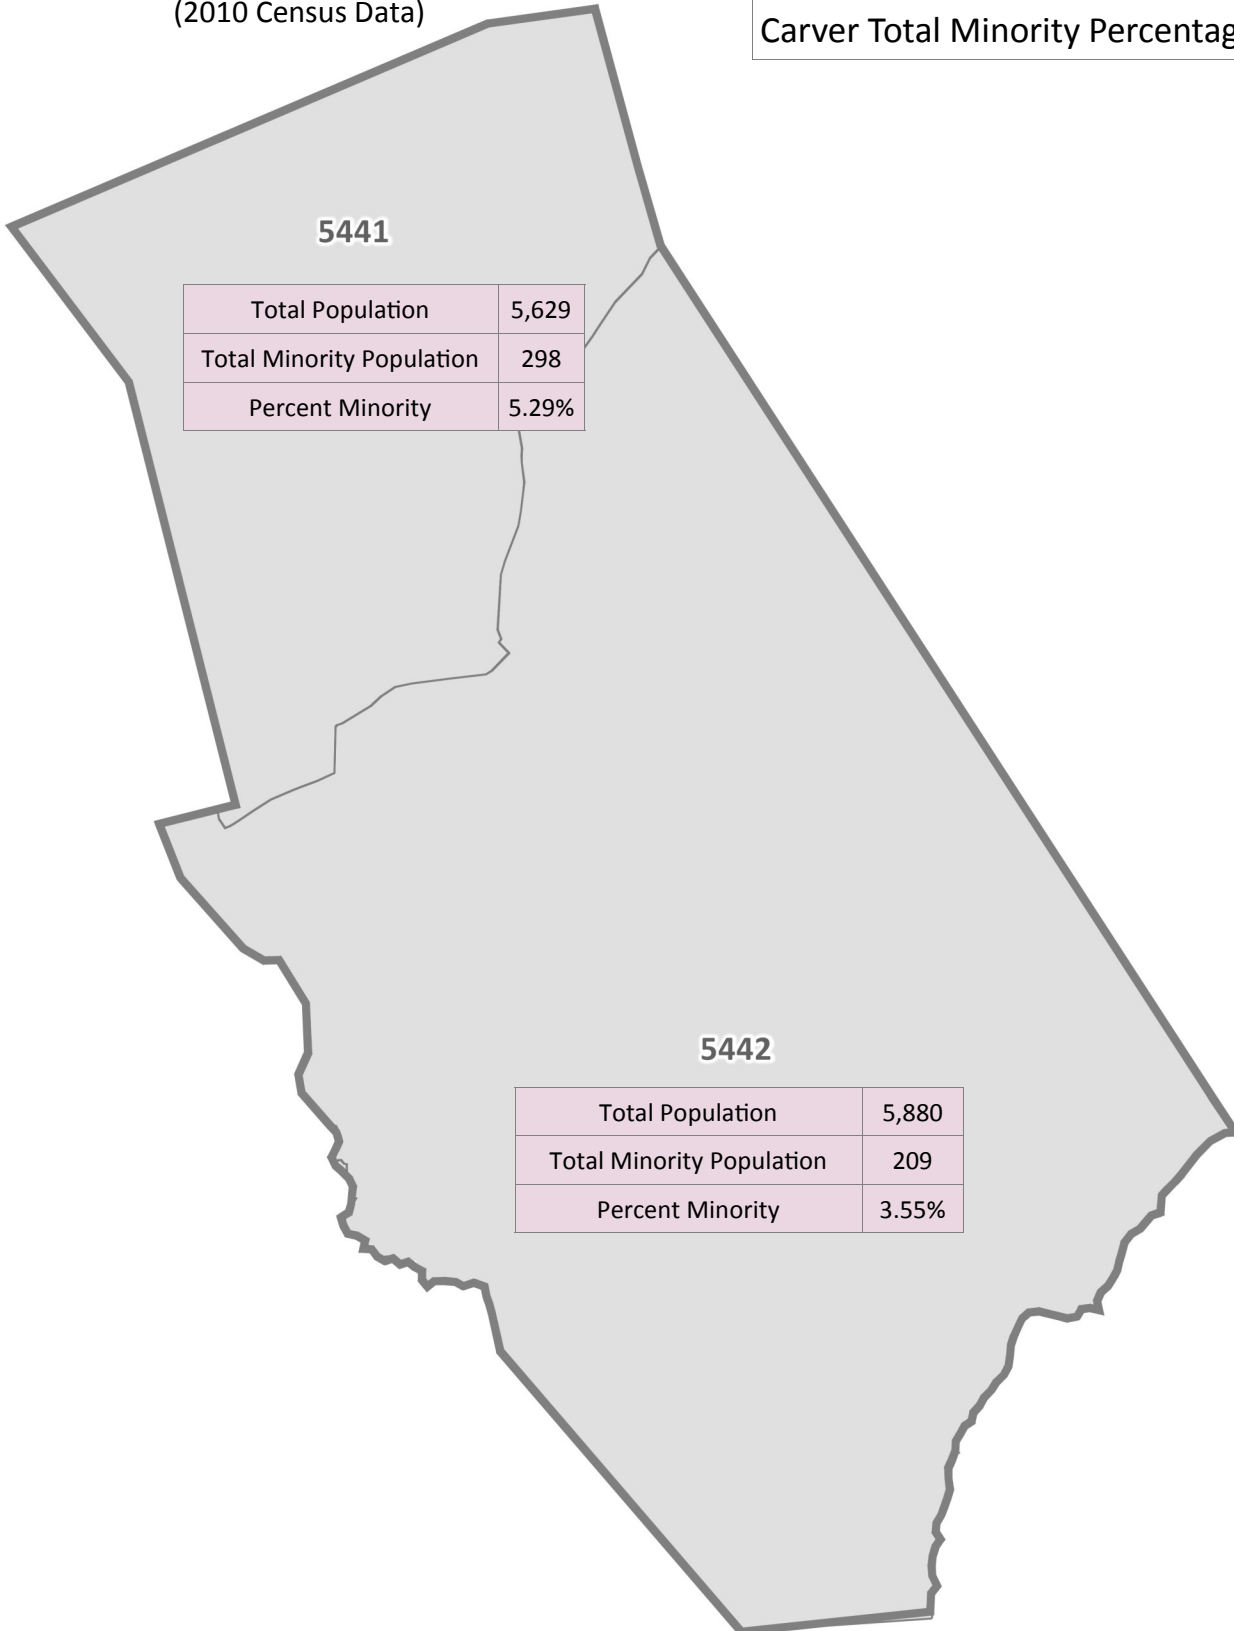

Carver Minority Population

(2010 Census Data)

SRPEDD Total Population	616,670
SRPEDD Total Minority Population	67,721
SRPEDD Minority Regional Average	10.98%
Carver Total Population	11,509
Carver Total Minority Population	507
Carver Total Minority Percentage	4.41%

5441

Total Population	5,629
Total Minority Population	298
Percent Minority	5.29%

5442

Total Population	5,880
Total Minority Population	209
Percent Minority	3.55%